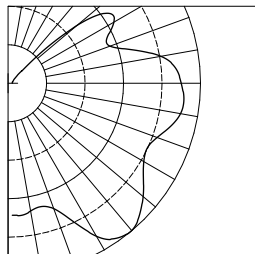

BIS100IXX-BRI-GEP
TEST NUMBER: 26259P
LAMP: 100W A19
LUMENS: 1,680
MOUNTING HEIGHT: 12 FEET