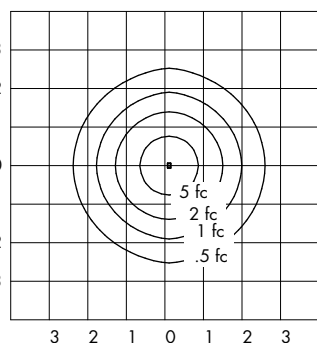

BIS175MXX-BRI-GEP
TEST NUMBER: 26258P
LAMP: 175W MH, COATED
LUMENS: 15,000
MOUNTING HEIGHT: 12 FEET