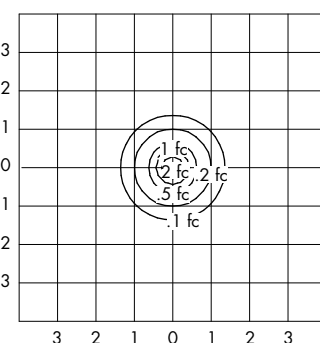

BIS18WLXX-BRI-GE5
TEST NUMBER: 27585
LAMP: 18W LED NEUTRAL WHITE
LUMENS: 700
MOUNTING HEIGHT: 12 FEET