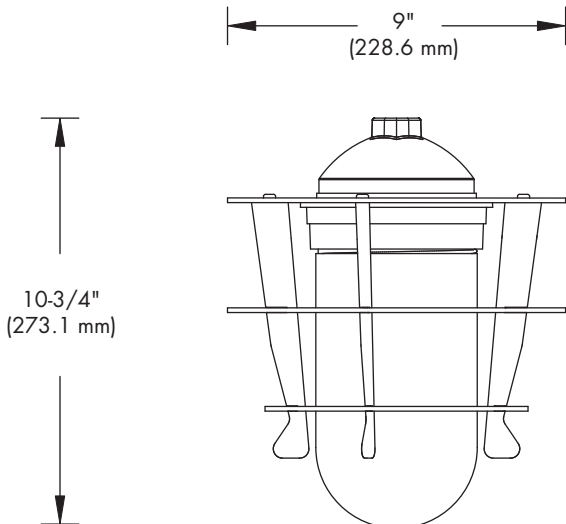

Warning: Refer to and follow the lamp manufacturer's warnings and instructions.

DIMENSIONS

BIS100IXX-BRI-GEP
 TEST NUMBER: 26259P
 LAMP: 100W A19
 LUMENS: 1,680
 MOUNTING HEIGHT: 12 FEET

BIS175MXX-BRI-GEP
 TEST NUMBER: 26258P
 LAMP: 175W MH, COATED
 LUMENS: 15,000
 MOUNTING HEIGHT: 12 FEET