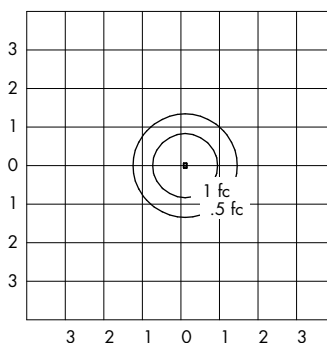

BIS42CCXX-BRI-GEP
TEST NUMBER: 26277P
LAMP: 42W CFL
LUMENS: 3,200
MOUNTING HEIGHT: 12 FEET