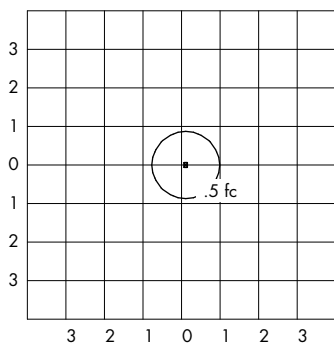

BIS100IXX-BRI-GEP
TEST NUMBER: 26259P
LAMP: 100W A19
LUMENS: 1,680
MOUNTING HEIGHT: 12 FEET